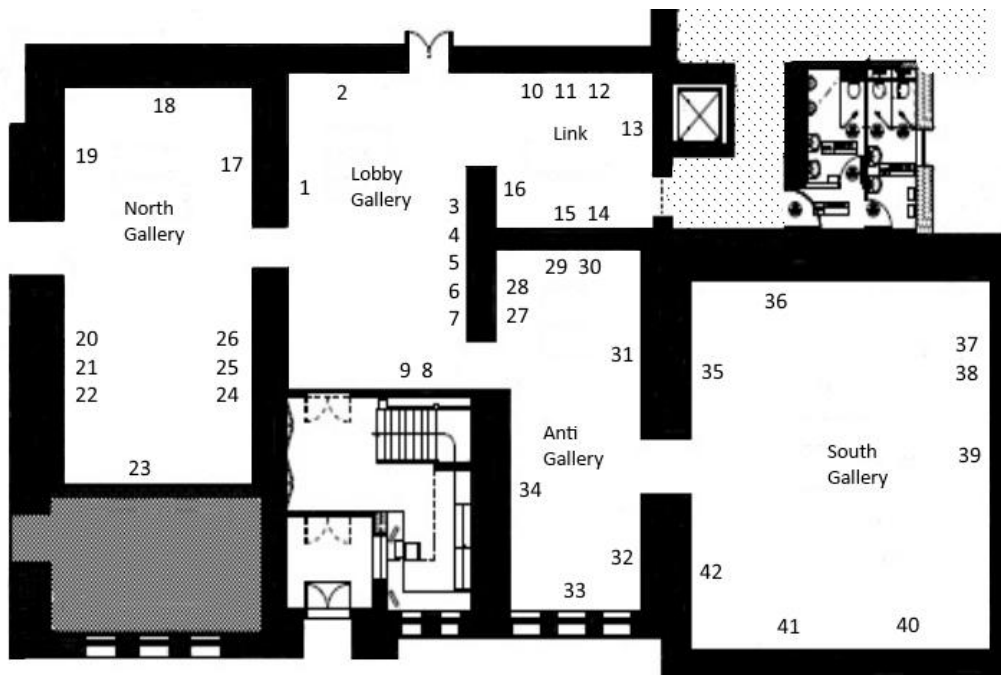

Closed on Public & Bank Holidays.

Ronnie Hughes: Strange Attractors

Lobby Gallery

1	Palatte, 2016	acrylic co-polymer on plywood	39 x 35cm	2300
2	Hydra, 2016	acrylic co-polymer on cotton	188 x 183cm	12500
3	Circus I, 2017	gouache on paper	29 x 24cm	1200
4	Circus II, 2017	gouache on paper	29 x 24cm	1200
5	Circus III, 2017	gouache on paper	29 x 24cm	1200
6	Circus IV, 2017	gouache on paper	29 x 24cm	1200
7	Circus V, 2017	gouache on paper	29 x 24cm	1200
8	Circus VI, 2017	gouache on paper	29 x 24cm	1200
9	Circus VII, 2017	gouache on paper	29 x 24cm	1200