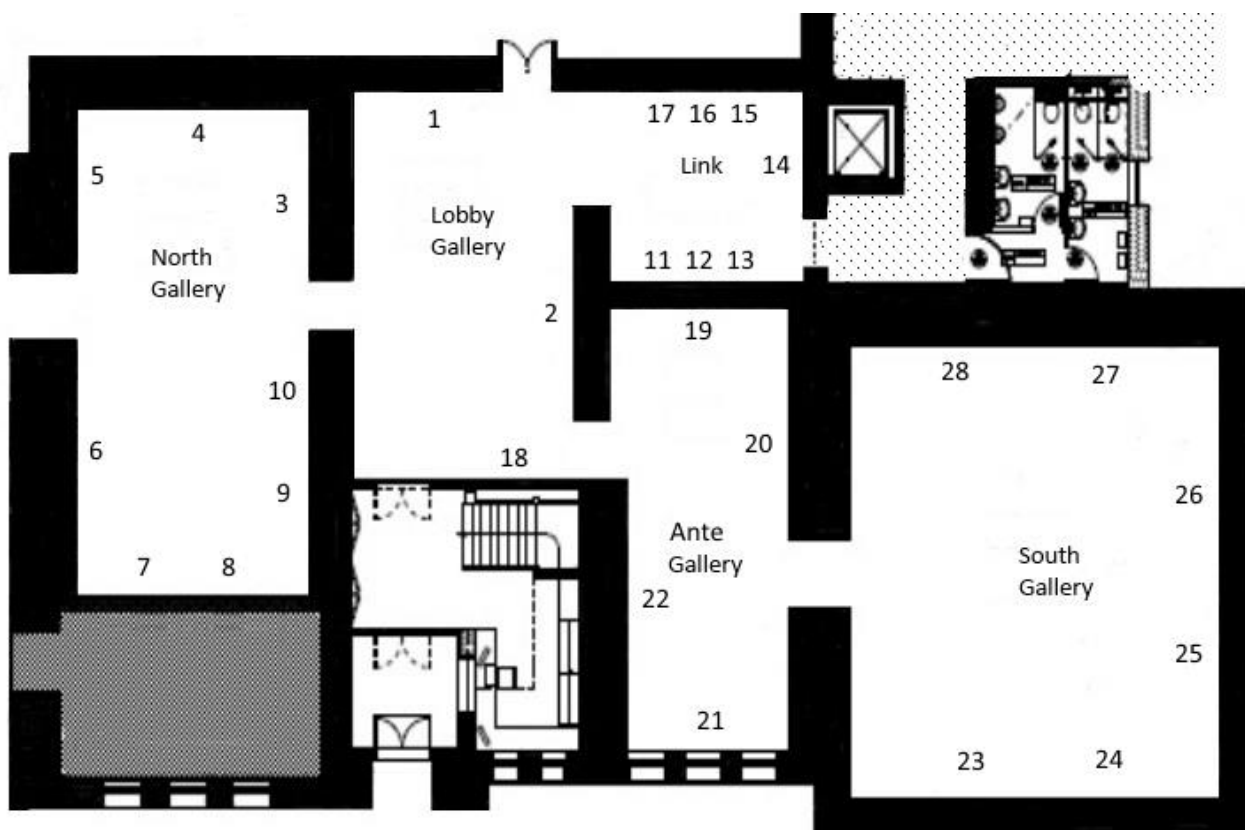

Ryan's work is considered as somewhat unique.

Referencing post-modernism, his work borrows qualities from old European masters, using traditional characteristics in a modern context. While Ryan is preoccupied with landscape his work cannot be described as 'landscape painting'. Allegorical concepts including the infinity of space, solitude, vulnerability and the cycle of life are explored in his paintings and drawings.

A fully illustrated publication with essays by academic Niamh Nic Ghabhann and Manchán Magan will be available at the opening.

Robert Ryan will give a talk on his work at Lough Gur Heritage Centre on Saturday 22nd June from 5.00-7.00pm. All welcome.

Carnegie Building, Pery Square, Limerick, Ireland.

FREE ADMISSION

Tel: +353(0)61 310633; F:+353(0)61 310228; Email: artgallery@limerick.ie; Web www.gallery.limerick.ie

Opening Hours: Monday/Tuesday/Wednesday/Friday & Saturday 10-5.30pm; Thursday 10-8pm; Sunday 12-5.30.

LAST ENTRY 5 & 7.30pm *Closed on Public & Bank Holidays.*

Comhairle Cathrach
& Contae **Luimnigh**

Limerick City
& County Council