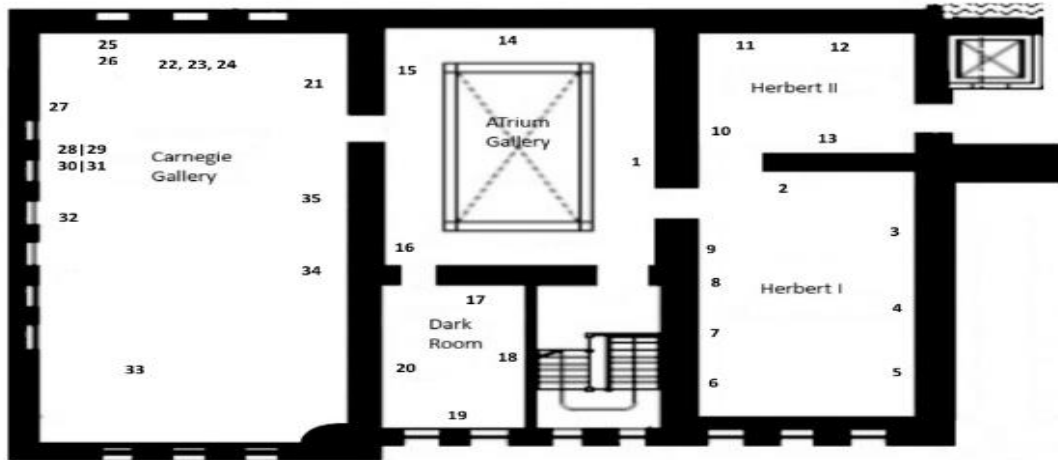

Opening Hours: Monday/Tuesday/Wednesday/Friday & Saturday 10-5.30pm; Thursday 10-8pm; Sunday 12-5.30.

Closed on Public & Bank Holidays.

Atrium Gallery				
1	Gerry Davis	<i>Scan, 2015</i>	oil on canvas	31 x 25 x 5cm On loan from John Simpson
Herbert I Gallery				
2	Samuel Erenberg	<i>Monument to Cuba 1898-02, 2010</i>	oil on canvas	40.6 x 30.5cm Donated by the Artist, 2017
3	Barrie Cooke	<i>Little Wanganui River VIII' 1998</i>	oil on canvas	183 x 183cm On loan from Maurice & Maire Foley
4	Felin Egan	<i>Untitled, 1984</i>	mixed media on paper	70 x 99.5 cm On loan from Maurice & Maire Foley
5	Brian Bourke	<i>Portrait of J with Basque hat, 1982</i>	oil on paper	105 x 74cm On loan from Maurice & Maire Foley
6	Niamh McCann	<i>Haus/Hjalmar, 2015</i>	gold leafed Catfish, fired porcelain	25 x 22 x 7cm Purchased 2016
7	Michael Coleman	<i>Terrain, 1989</i>	oil & acrylic on canvas	100 x 100cm On loan from Maurice & Maire Foley
8	Ronnie Hughes	<i>Fenestre, 2012</i>	acrylic on plywood	54 x 52 cm Purchased 2017
9	Ronnie Hughes	<i>Circus IV, 2017</i>	gouache on paper	29 x 24 cm Purchased 2017
Herbert 2 Gallery				
10	Clifford Collie	<i>Landlines, 1990</i>	oil on paper	38 x 38cm On loan from Maurice & Maire Foley
11	David Clarke	<i>Tourette Sur Loop</i>	acrylic/oil on paper	48.5 x 88cm Donated by Fiana Griffin
12	David Clarke	<i>Savilla, 1948</i>	oil on canvas	38 x 28cm Donated by Fiana Griffin
13	Lorraine Wall	<i>Winter Study, I, II, III, 2015</i>	mixed media on paper (triptych)	28.5 x 24 (each) Purchased 2016
Atrium Gallery				
14	Unknown	<i>Plate 1, 2</i>	ceramic & glaze	33 x 33 x 1cm (each) Purchased
15	Unknown	<i>Plate 1, 2</i>	ceramic & glaze	29 x 29 x 1cm (each) Purchased
16	Unknown	<i>Untitled (Pillow)</i>	mixed media textiles	45 x 54 x 19 cm Purchased
Dark Room Gallery				
17	Henry Pim	<i>Fertile Ground</i>	ceramic	145 x 45 x 33cm Purchased
18	Henry Pim	<i>Skulls 1</i>	ceramic (6 pieces)	13 x 24 x 5cm (each) Purchased
19	Henry Pim	<i>No. 17</i>	ceramic	63 x 48 x 22cm Purchased
20	Henry Pim	<i>Skulls 2</i>	ceramic (7 pieces)	13 x 21 x 7cm (each) Purchased
Carnegie Gallery				
21	Deirdre McLoughlin	<i>Untitled</i>	ceramic	29 x 60 x 27 cm Donated by the CIAS, 2005
22	Derek McGarry	<i>Re-construction</i>	mixed media, marble, metal	variable Purchased
23	Derek McGarry	<i>9 Organic Forms</i>	mixed media, marble, metal	variable Purchased
24	Derek McGarry	<i>Untitled</i>	mixed media, marble, metal	variable Purchased
25	Anne Lappin	<i>Perfume Bottles x 3</i>	cocobolo, glass/steel/silver, perspex/aluminum	variable Purchased
26	Juliana King	<i>Rings 1, 2</i>	mixed media, silver, wood, feathers, plastic	variable Purchased
27	Paul Berg	<i>Cabinet Form</i>	monkey puzzle wood	148 x 62 x 52 Purchased
28	Maziar Mearns	<i>Untitled bowl i</i>	terracotta, glaze	12 x 25.5 x 25.5 cm Purchased
29	Maziar Mearns	<i>Untitled bowl ii</i>	terracotta, glaze	11 x 29 x 29cm Purchased
30	Yvonne Foley	<i>Trumpet Vase (black)</i>	porcelain	28 x 20 x 20 cm Purchased
31	Unknown	<i>Vase 1, 2, 3</i>	ceramics	variable, (48 x 10 x 10 cm) Purchased
32	Brian McGinn	<i>Spectacles</i>	Brass, chrome & glass	5.5 x 18 x 21 cm Purchased
33	Eilean Coates	<i>Shared Routes, 1996</i>	mixed clays, coal, shells, peat, wood	variable installation Loan from the Artist
34	Unknown	<i>Mackia Poetica</i>	mixed media, wood, glass, coal, brass, paper	23 x 27.5 x 30 cm Purchased
35	Fiona Kerbey	<i>Headstones and Hollow Pieces</i>	porcelain, metal, wood	60 x 35.5 x 15cm Purchased