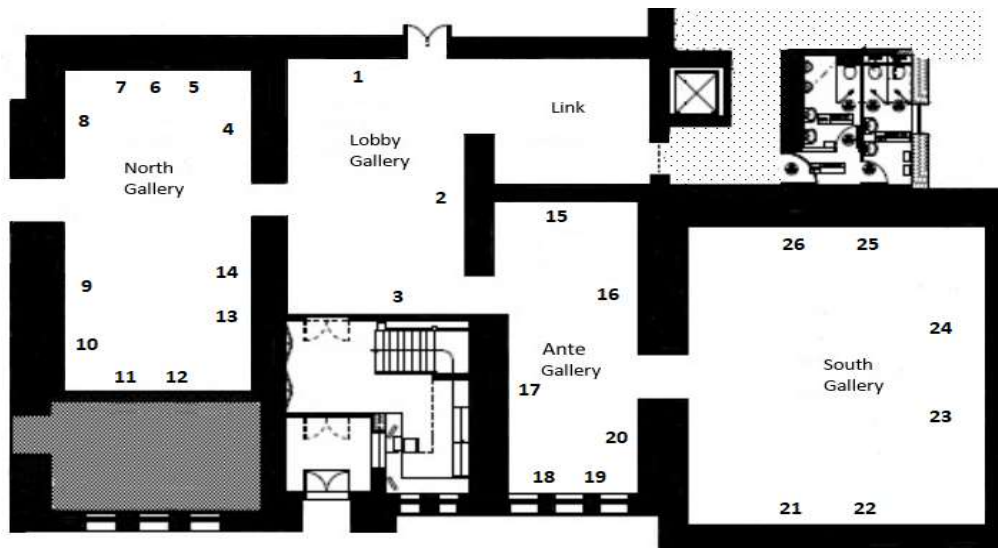

FREE ADMISSION

AT HOME ON THE FARM, Mary Burke

	Title	Medium	Dimension (h x w)
	Lobby Gallery		
1	<i>The Macnamara Herd, 2020</i>	Oil pastel on canvas	70 x 180cm
2	<i>The Ryan Farm, 2020</i>	Oil pastel on canvas	100 x 150cm
3	<i>Macnamara's Tunnel, 2020</i>	Oil pastel on canvas	40 x 60cm
	North Gallery		
4	<i>Thomastown, Kilmallock, 2020</i>	Oil pastel on canvas	40 x 60cm
5	<i>John's Blue Grass, 2021</i>	Oil pastel on canvas	20 x 20cm
6	<i>John's Cabbages, 2020</i>	Oil pastel on canvas	20 x 20cm
7	<i>Castle Door, Lough Gur, 2021</i>	Oil pastel on canvas	20 x 20cm
8	<i>June Danaher's Yard, 2020</i>	Oil pastel on canvas	40 x 60cm
9	<i>Cloonyclohessy Minotaur, 2020</i>	Oil pastel on canvas	30 x 30cm
10	<i>Cloonyclohessy Michael, 2020</i>	Oil pastel on canvas	30 x 30cm
11	<i>Cisco, 2020</i>	Oil pastel on canvas	59.5 x 40cm
12	<i>Poppy in the Rain, 2020</i>	Oil pastel on canvas	80 x 80cm
13	<i>Anna, 2020</i>	Oil pastel on canvas	30 x 30cm
14	<i>Nanny Plum, 2020</i>	Oil pastel on canvas	30 x 30cm
	Ante Gallery		
15	<i>John Macnamara's Grass, 2020</i>	Oil pastel on canvas	100 x 150cm
16	<i>David Ryan's Cattle, 2020</i>	Oil pastel on canvas	60 x 120cm
17	<i>Dan Browne's Barn, 2020</i>	Oil pastel on canvas	120 x 50cm
18	<i>Farmyard at Lough Gur, 2020</i>	Oil pastel on canvas	40 x 60cm
19	<i>Gates on the Murphy Farm, 2020</i>	Oil pastel on canvas	40 x 60cm
20	<i>June's Barn, 2020</i>	Oil pastel on canvas	20 x 20cm
	South Gallery		
21	<i>Spare Tyres, 2020</i>	Oil pastel on canvas	100 x 150cm
22	<i>Ripley meets the truck that has arrived to collect the bull, 2020</i>	Oil pastel on canvas	150 x 100cm
23	<i>Milking at Knockainey, 2020</i>	Oil pastel on canvas	100 x 150cm
24	<i>Disinfection Point, 2020</i>	Oil pastel on canvas	100 x 100cm
25	<i>Morgan Murphy's Tractor, 2020</i>	Oil pastel on canvas	100 x 150cm
26	<i>Morgan Murphy's Barn, 2020</i>	Oil pastel on canvas	100 x 150cm